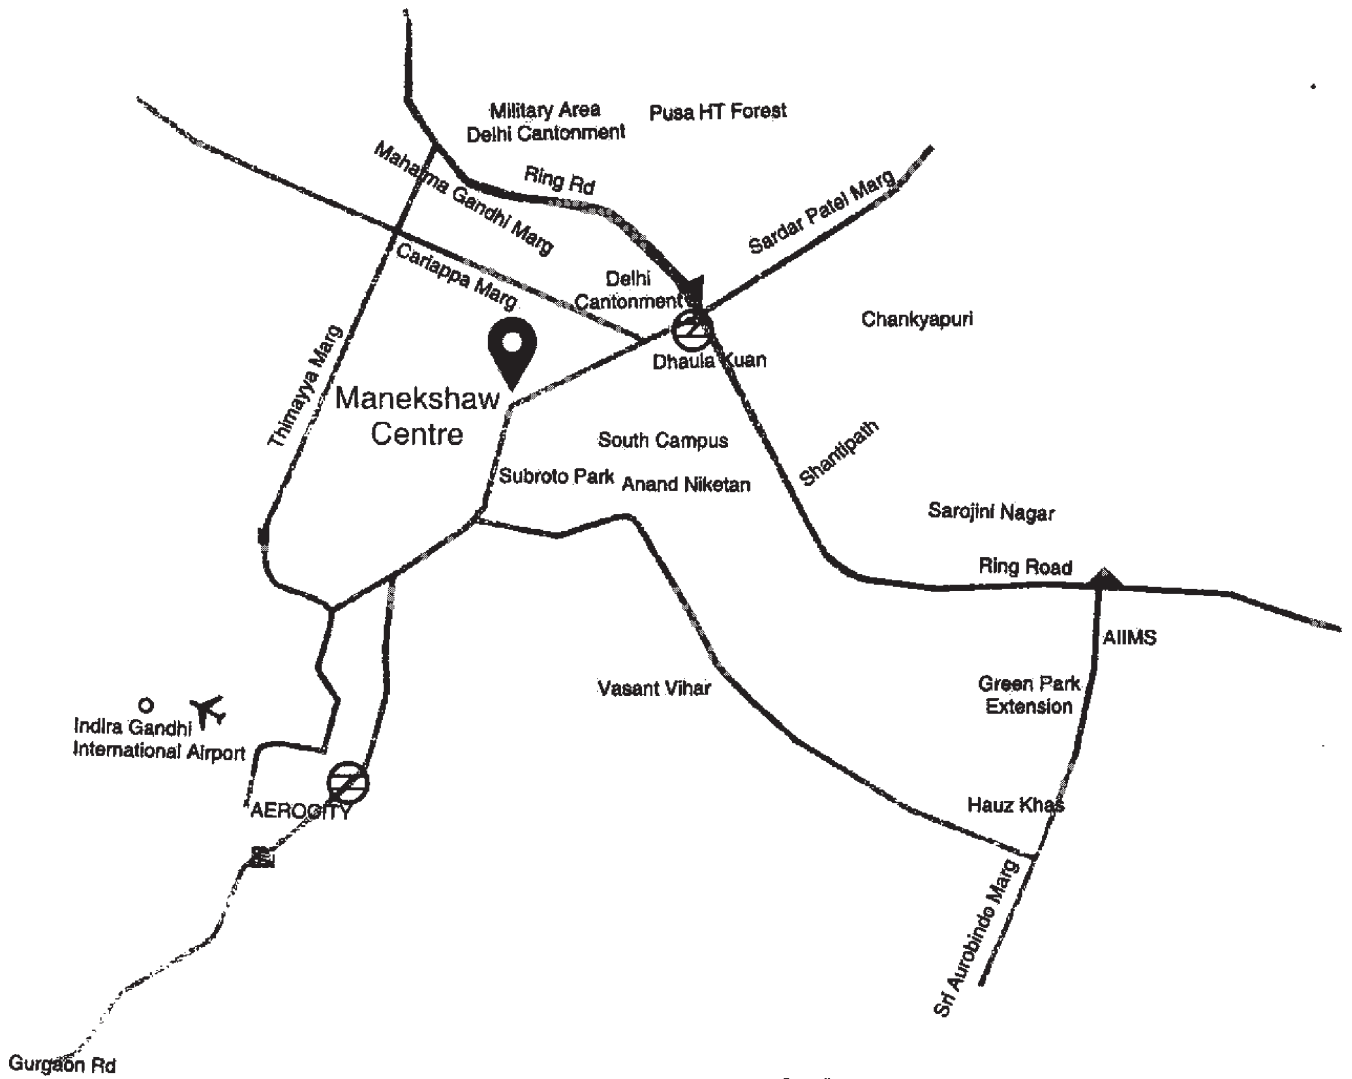

Route Map for 54th AGM of BHEL

Details :
From Dhaula Kuan : 3 KM